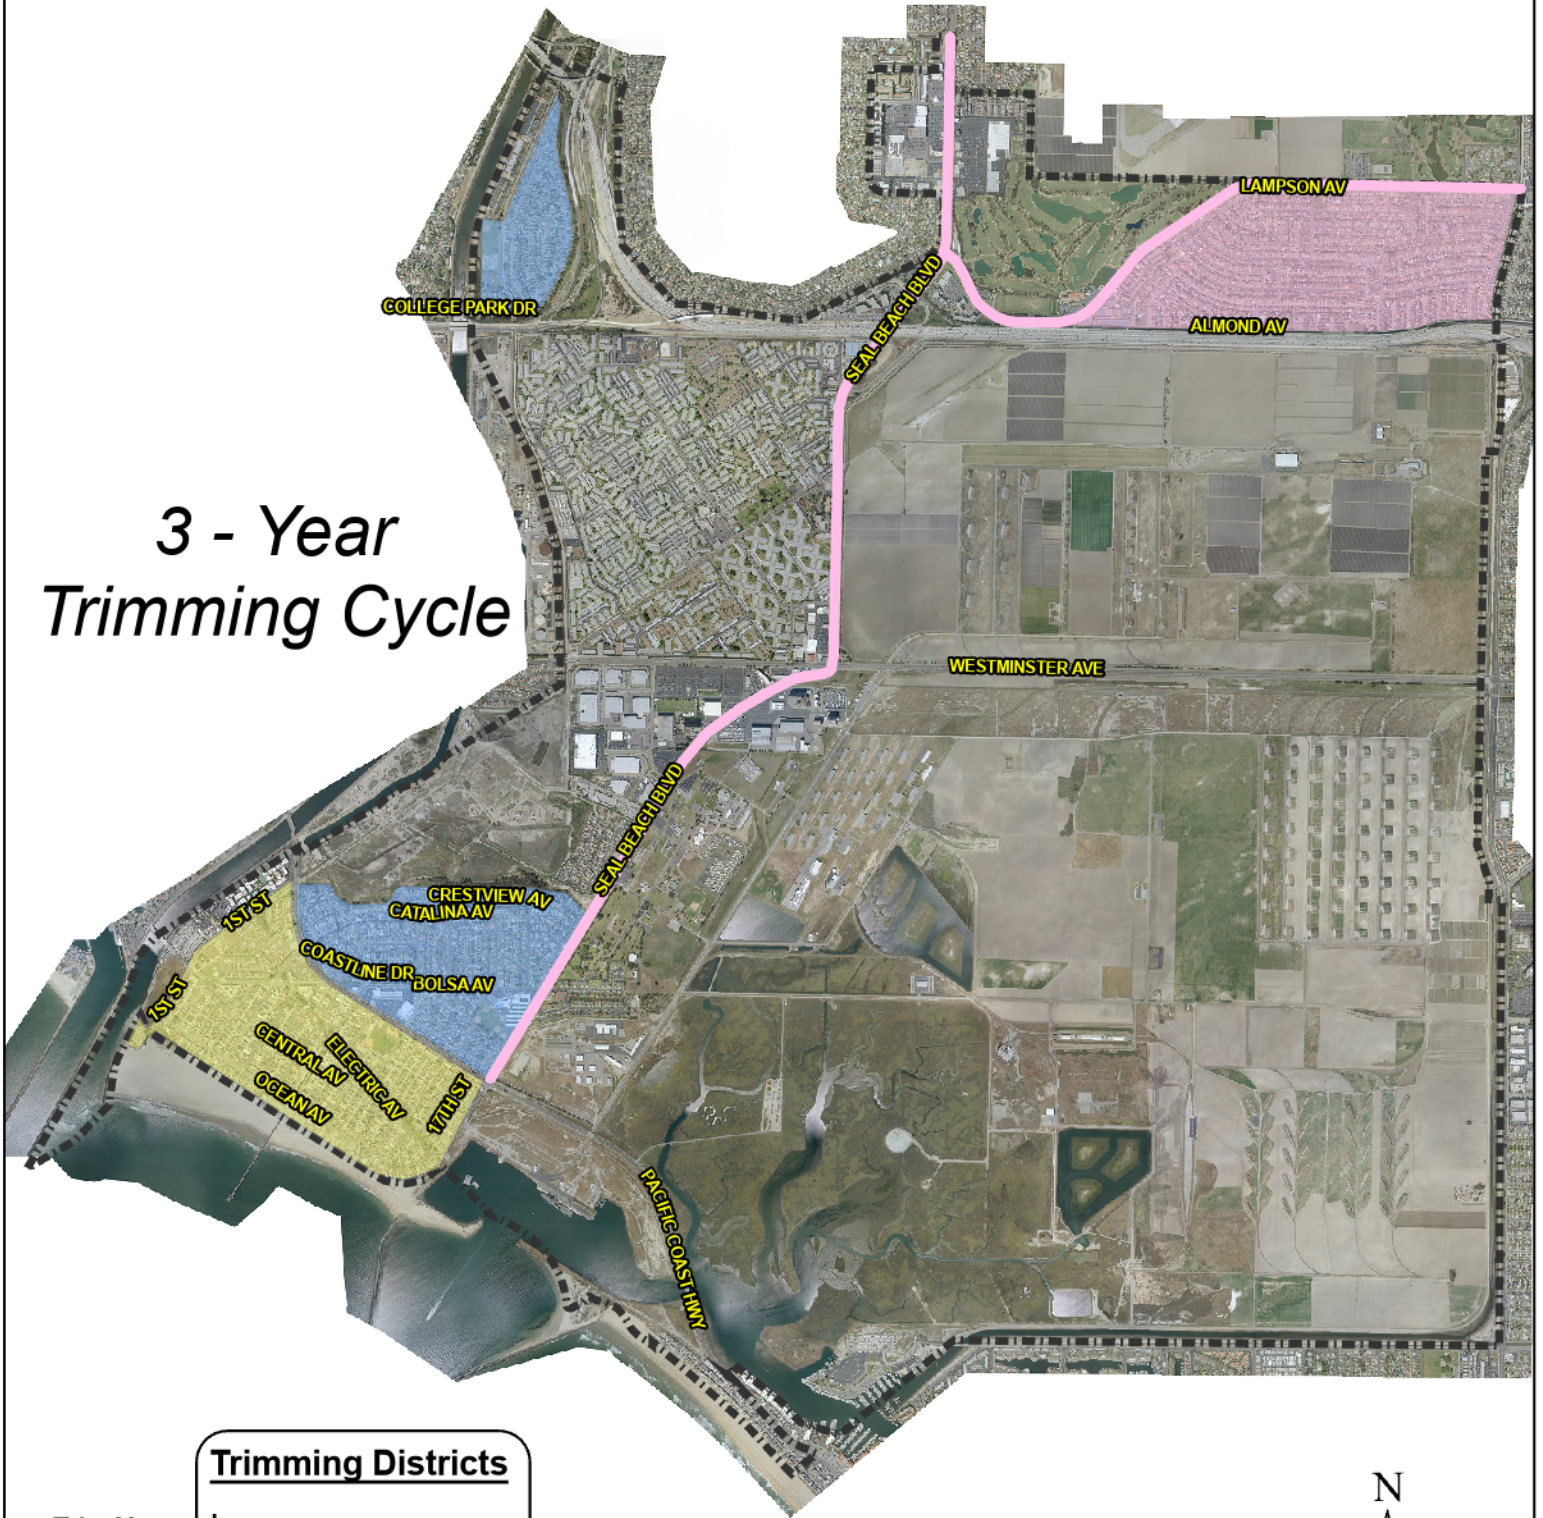

City of Seal Beach

Tree Maintenance Map

3 - Year
Trimming Cycle

Trimming Districts

Trim Year

- 2025-2026
- 2026-2027
- 2027-2028

Layer

- Old Town & Bridgeport
- Seal Beach Blvd & Lampson Ave / CPE
- CPW & Hill

*Palms Trimmed Annually